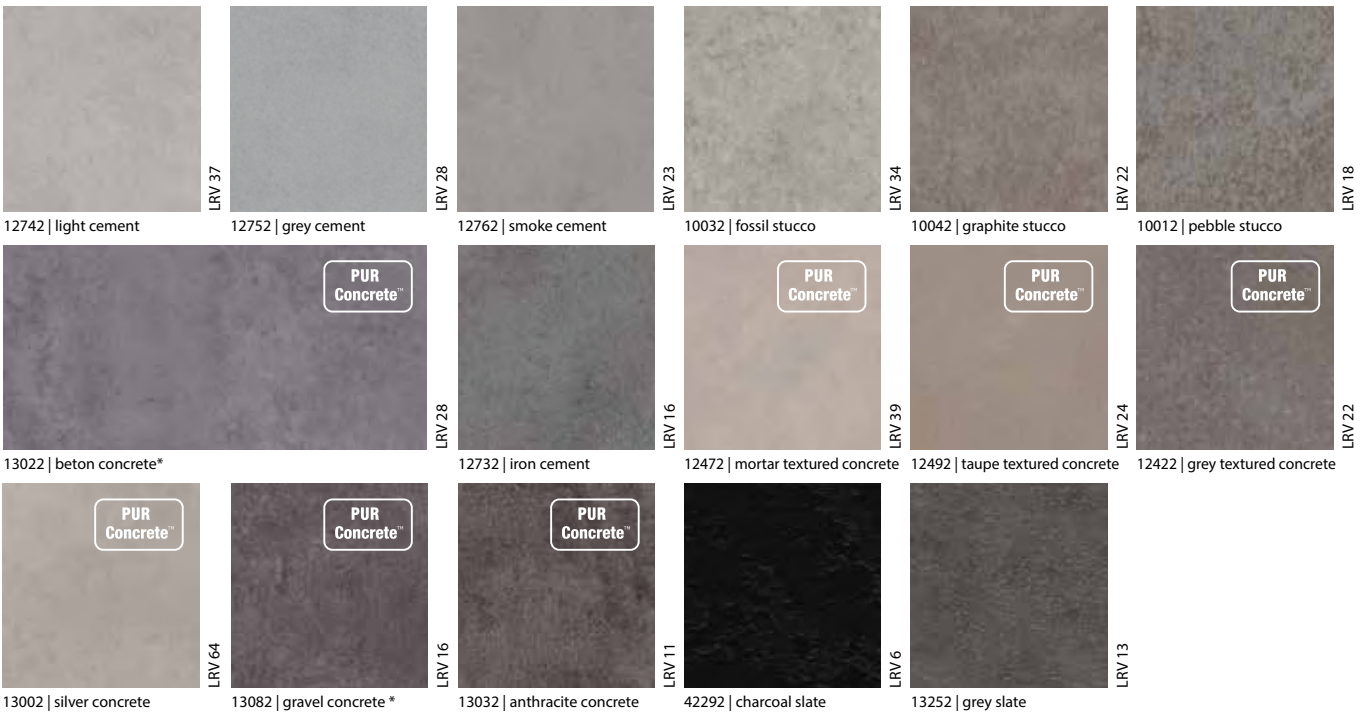

Eternal Wood 36022 | classic herringbone
+ Eternal Material 12492 | taupe textured concrete

BREEM generic ratings

Eternal – Heterogeneous PVC Floor Covering (EN649)

Commercial	Education	Health	Domestic	Retail (Durability)	Retail (Fashion)	Meets Ska criteria
A	A+	A+	A	A+	A+	✓

Our recommended adhesives are 640 Eurostar Special, 543 Eurosafe Deco or 646 Eurostar Premium. Full technical specifications are available at www.forbo-flooring.co.uk/downloads
Please note: Digital representations may vary from the actual product.
Please order a sample to see the full effect. Contact 0800 731 2369.

*Available in Step Safety Vinyl

Description	Sheet vinyl	
Dimensions	Roll width 2m Roll length 24-30 Im	
Total thickness	EN ISO 24346	2.0mm
Thickness wear layer	EN ISO 24340	0.7mm
Collection size	30	
Application	EN 10874	Class 34/43
CE	EN 14041	
Reaction to fire	EN 13501-1	B_{fl}-s1, L, NCS
Slip resistance	EN 13893	μ ≥ 0.30