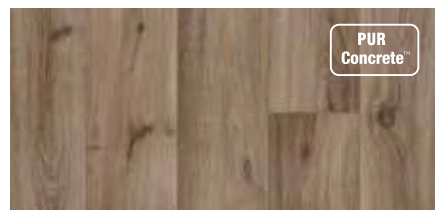

10832 | hazelnut oak 20 x 150cm LRV 21

10852 | chocolate oak 20 x 150cm LRV 17

Please note: The measurement stated on each colourway is the size of the plank within the sheet.

*\*Also available in Step Safety vinyl*