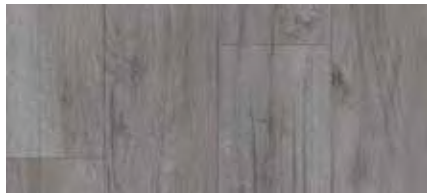

3047 Decibel | anthracite oak LRV 17 ⊕
2867 Compact

⊕ In-register embossing